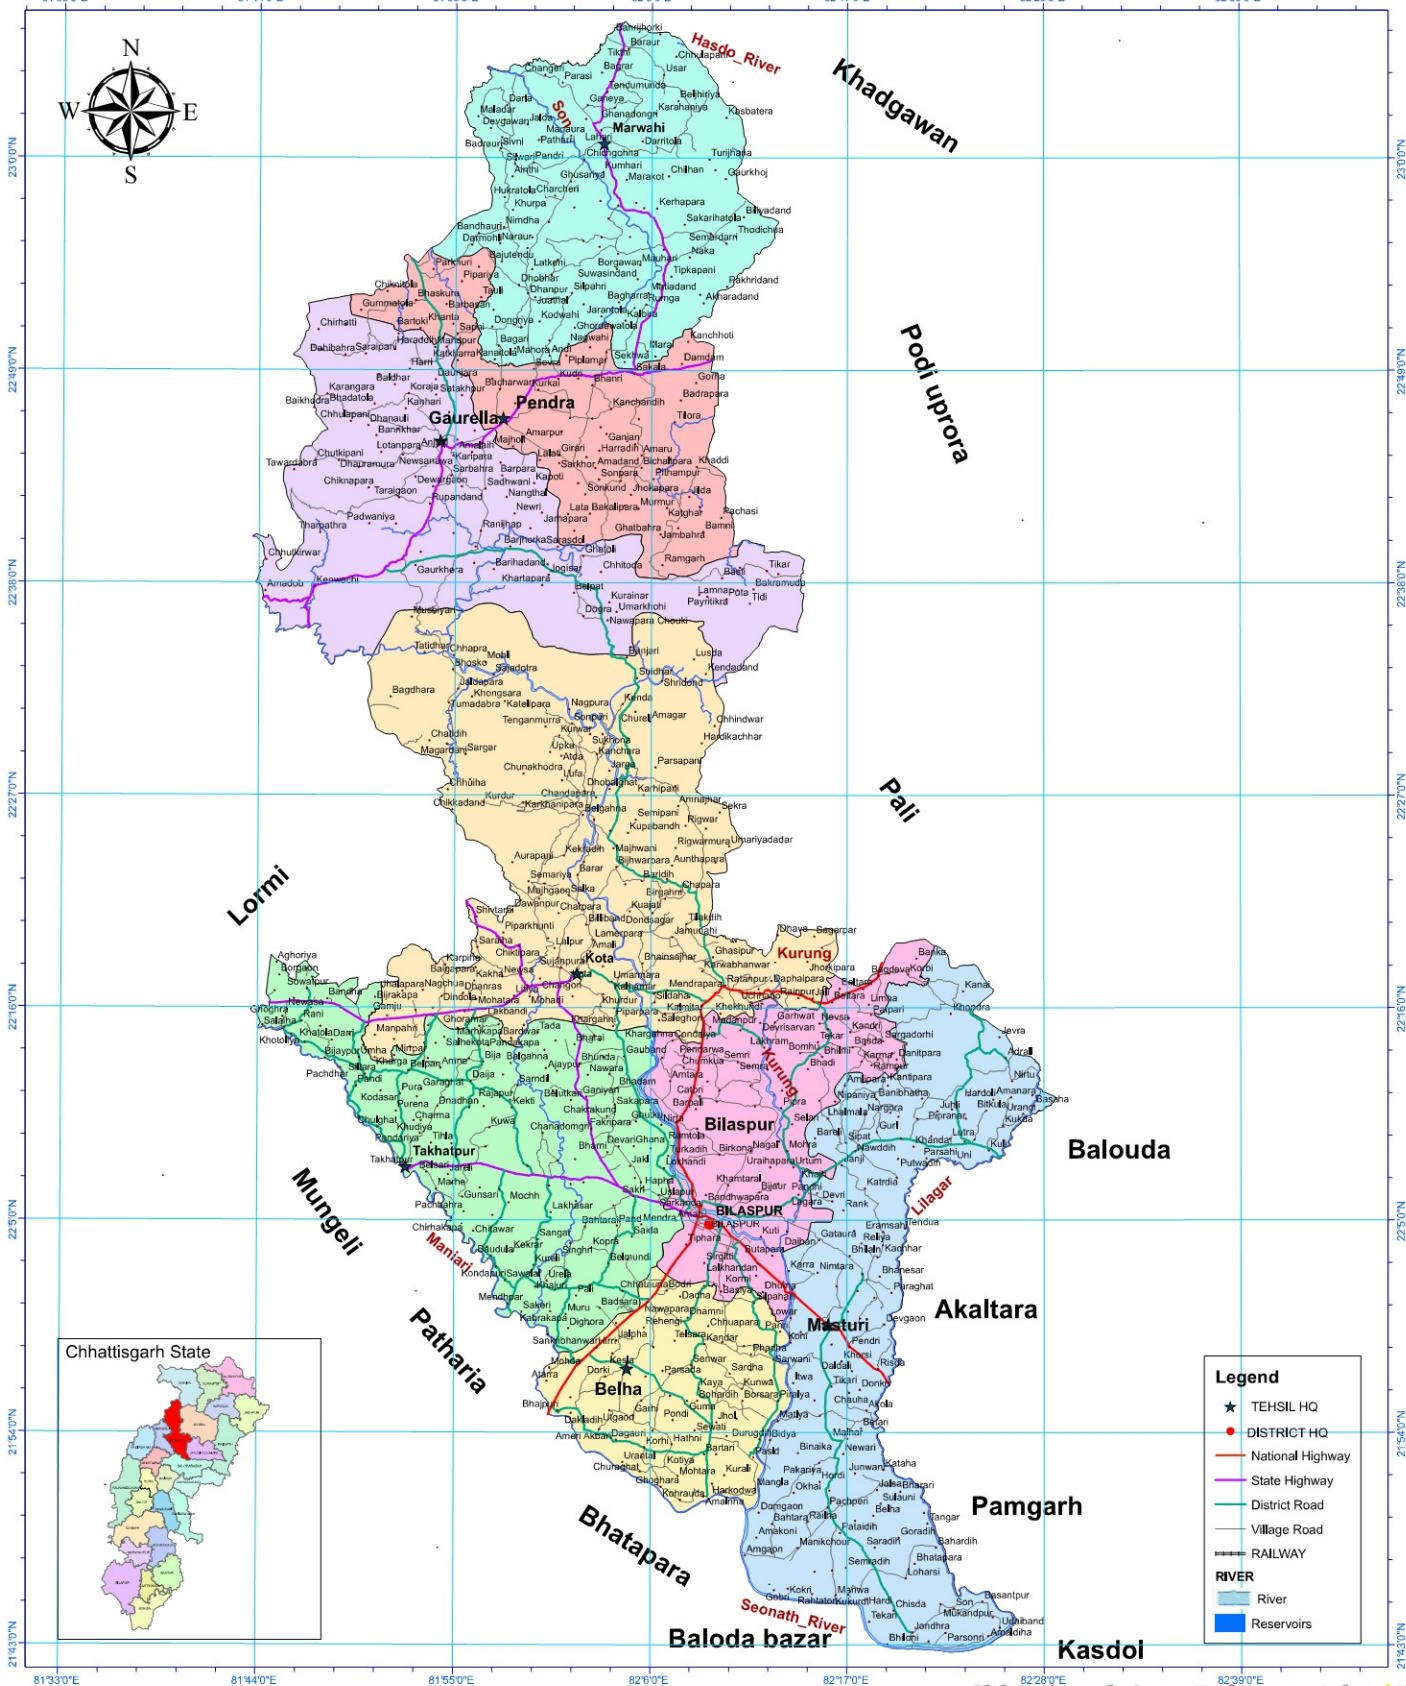

# POLITICAL MAP - BILASPUR

Legend	
★	TEHSIL HQ
—	DISTRICT HQ
—	National Highway
—	State Highway
—	District Road
—	Village Road
—	RAILWAY
<b>RIVER</b>	
—	River
■	Reservoirs